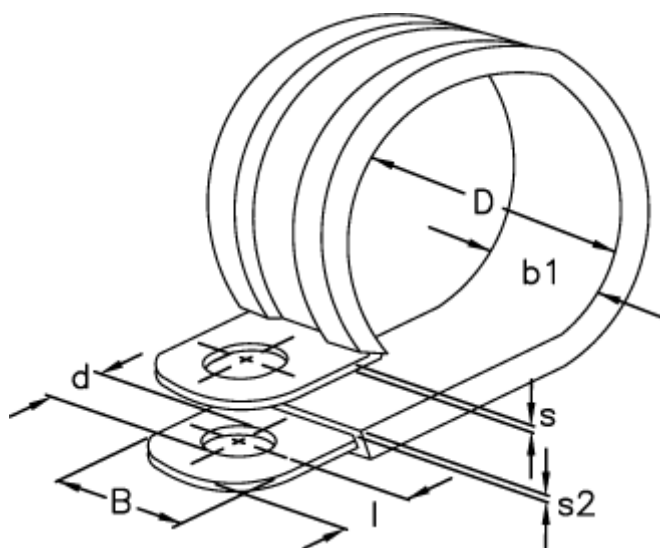

Article number: 029457112043

Description: Norma pipe retaining clip
RLGU 1. 43/12 W1

Measures

b1	= 15.0
d	= 6.4
Diameter D	= 43
l	= 6
s	= 0.8
s2	= 1.2
Width B	= 12